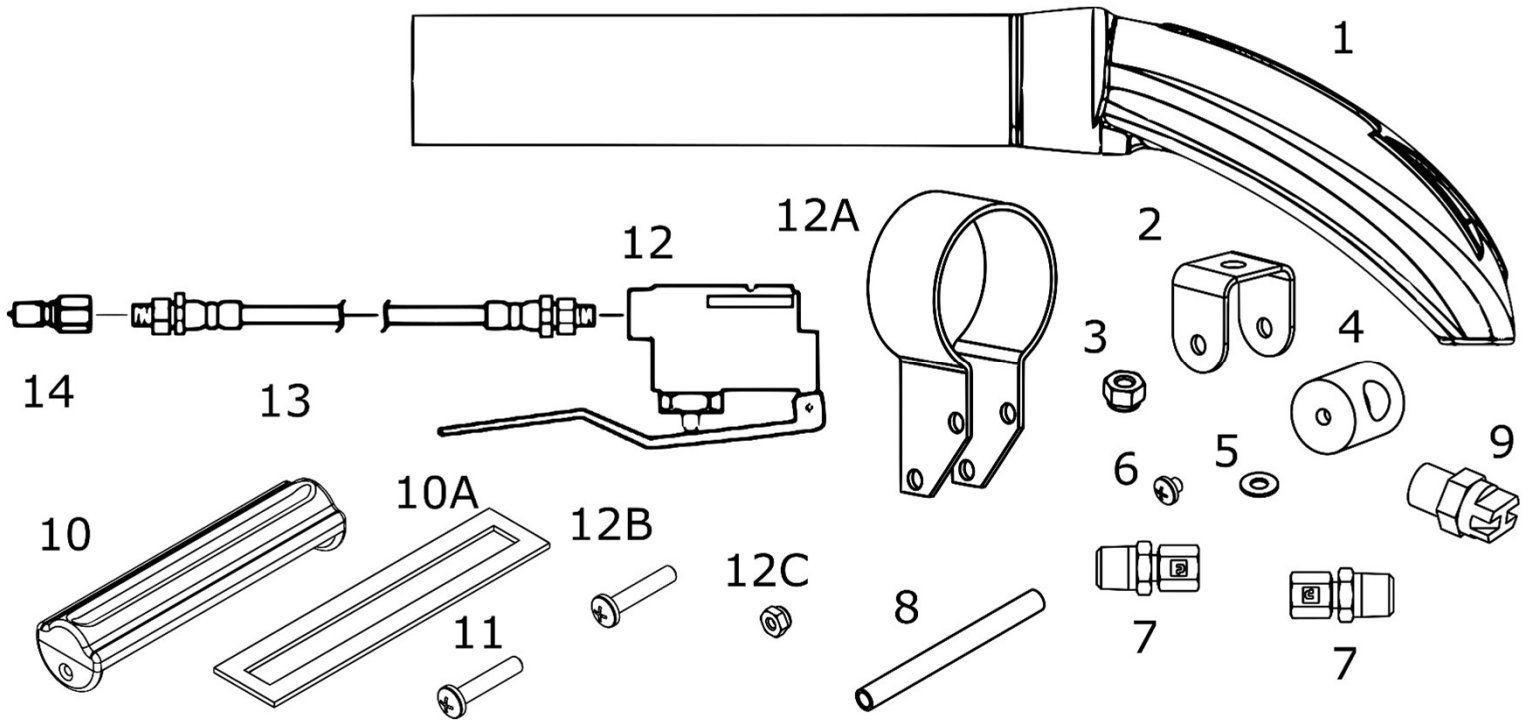

SmaK Trident Detail Tool

Item No.	Part No.	QTY	Description	Item No.	Part No.	QTY	Description
1	05-20022-FP0001	1	SmaK UPH Wand	10	39-00030	1	4" Glide
2	35-00007	1	Bracket, Spray Manifold	10A	41-01321	1	Gasket, Glide
3	32-00006	1	Nut, Spray Manifold Bracket	11	34-00022	2	Screw, Glide Mounting
4	43-00020	1	Spray Manifold	12	41-01810	1	Detail Valve
5	31-00016	2	Washer, Spray Manifold	12A	35-00013	1	Bracket, Detail Valve
6	34-00043	2	Screw, Spray Manifold	12B	34-00051	2	Screw, Detail Valve Mounting
7	41-00138	2	Brass Compression Fitting	12C	32-00027	2	Nut, Detail Valve Mounting
8	41-00552	1	Copper Tube	13	05-20022-FP0002	1	Hose, Pressure, 12"
9	43-00026	1	Spray Tip	14	41-00007	1	Quick Disconnect

Detail Tool Hoses